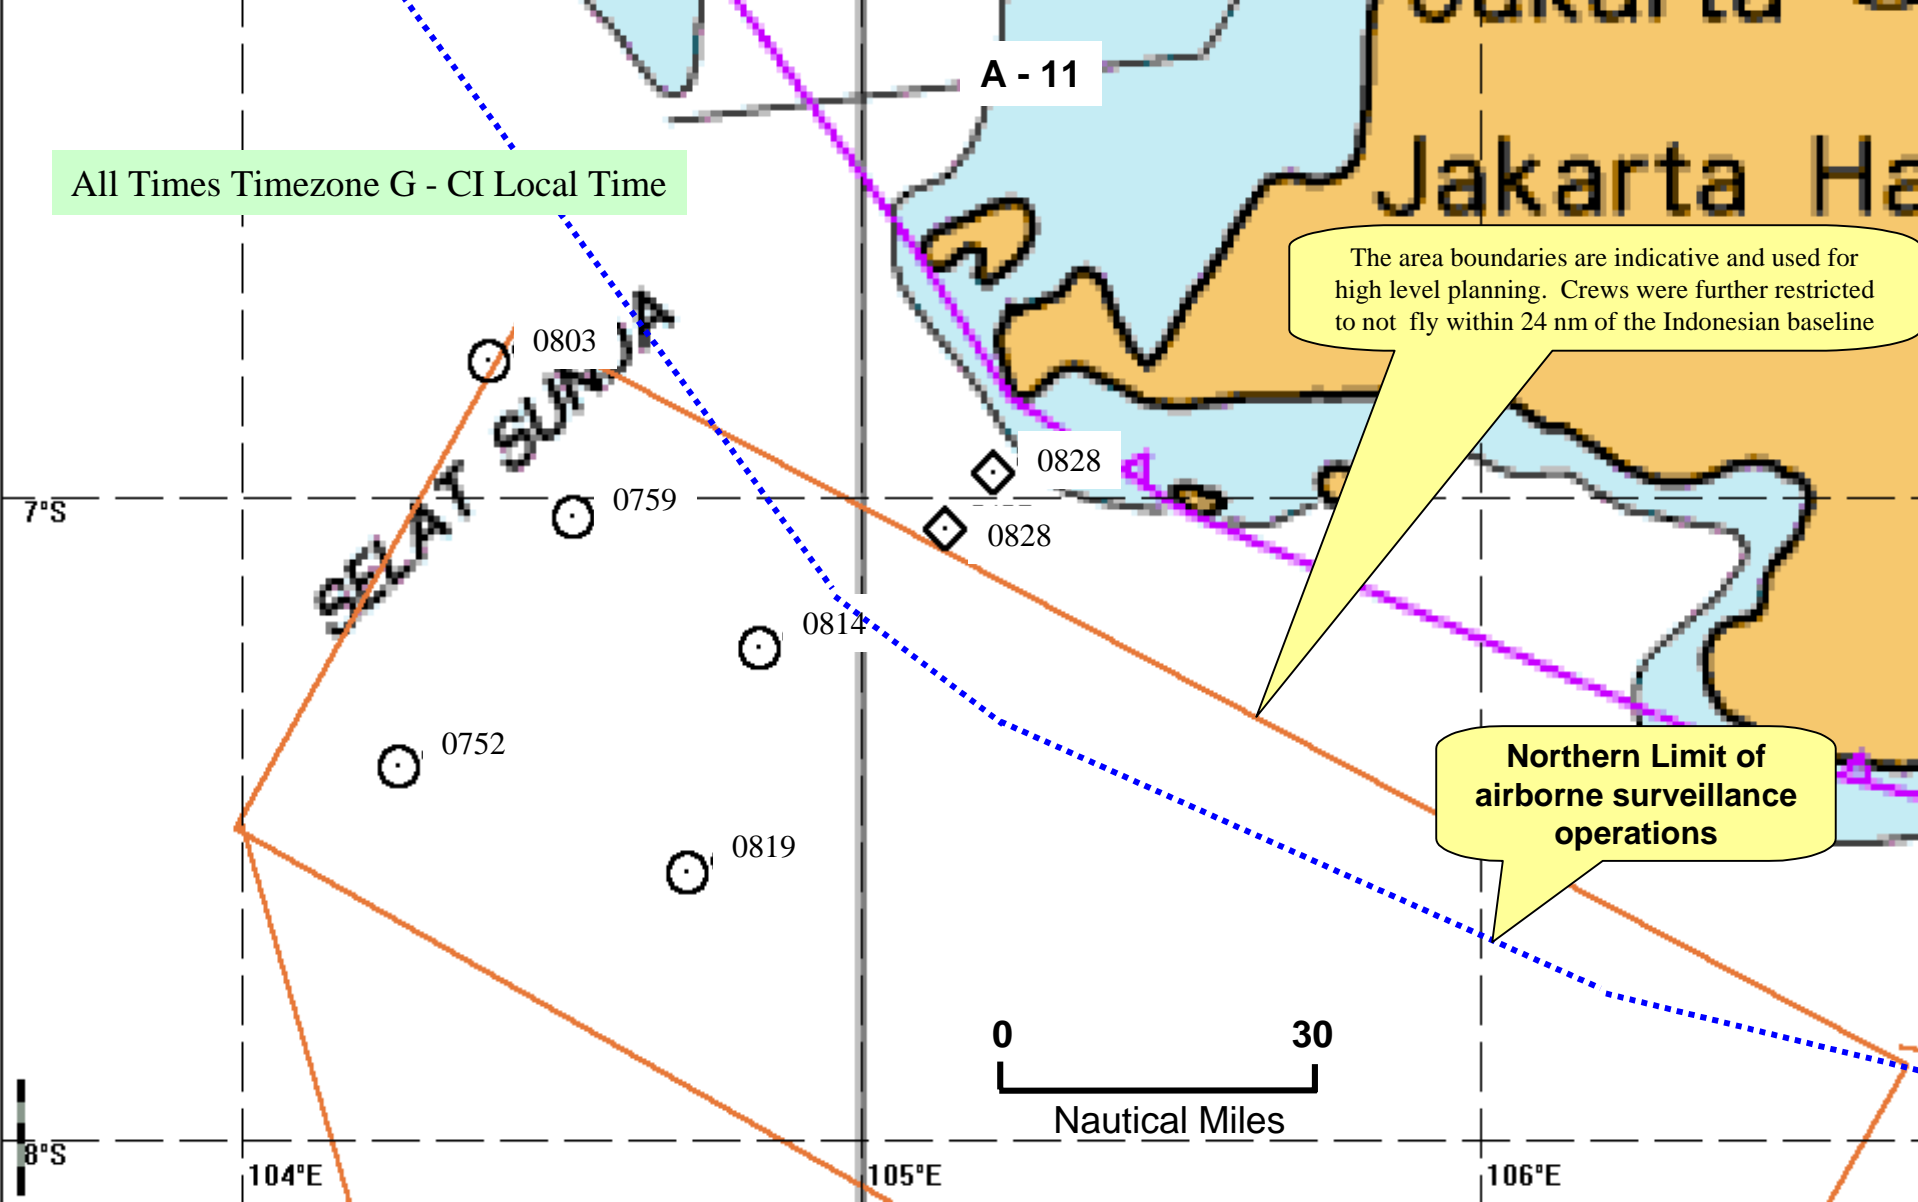

All Times Timezone G - CI Local Time

Surface Detections for 20 Oct 01 - Expanded View NW Quadrant